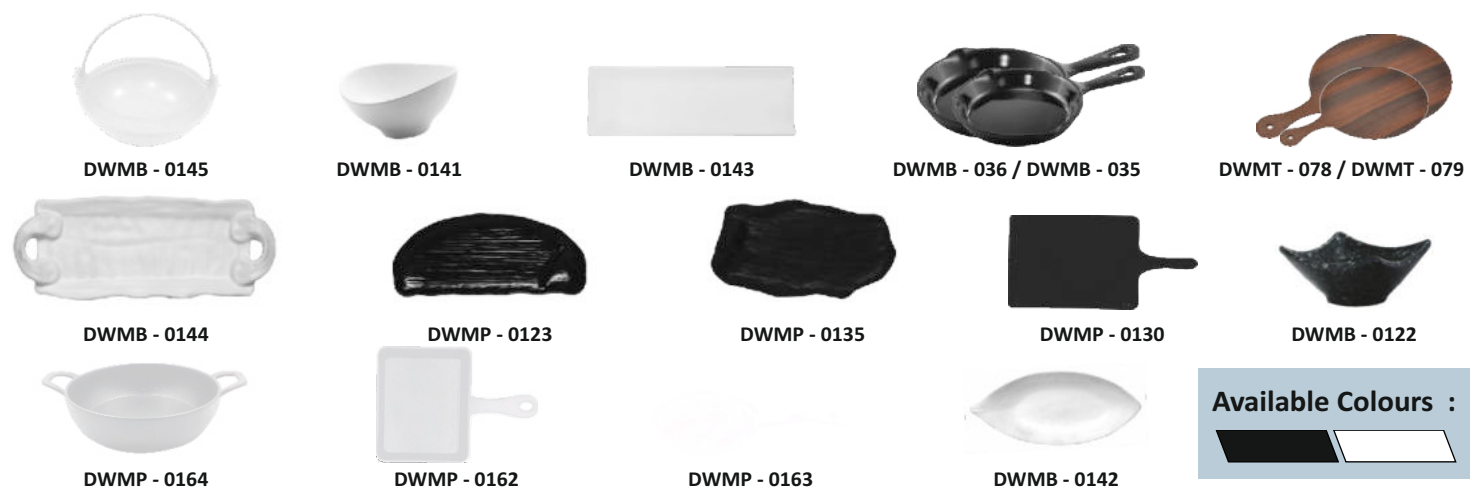

Horeca Matt Finish Range Serve with Pride

Item Name	Single Dip	Round Fry Pan Small	Round Fry Pan Big	Round Bat Medium	Round Bat Large	Mini Round Pan	Mini Pan Rectangular	Mini Kadhai
Code	DWMB-0122	DWMB-035	DWMB-036	DWMT-079	DWMT-078	DWMP-0163	DWMP-162	DWMB-0164
Contents	1	1	1	1	1	1	1	1
Size	3"	10"x6.75"	12.5x8.5'	13.5"x8.75"	16.5"x11.75"	5"	5"x4"	5.5"
Capacity	55ml	400ml	500ml	N/A	N/A	N/A	N/A	350ml

Item Name	Hammerd Bowl	Shallow Platter	Rugged Platter	Serving Kadhai	Half Moon Chip-N-Dip	Bay Leaf Platter	Concrete Platter	Handle Platter
Code	DWMB-0141	DWMB-0143	DWMB-0144	DWMB-0145	DWMP-0123	DWMP-0142	DWMP-0135	DWMP-0130
Contents	1	1	1	1	1	1	1	1
Size	6.25"x6"	13"x4.5"	13.5"x4.5"	7.5"	10.5"x4.5"	10.75"x4.75"	15.5"x8.5"	14"
Capacity	600ml	N/A	N/A	700ml	N/A	N/A	N/A	N/A