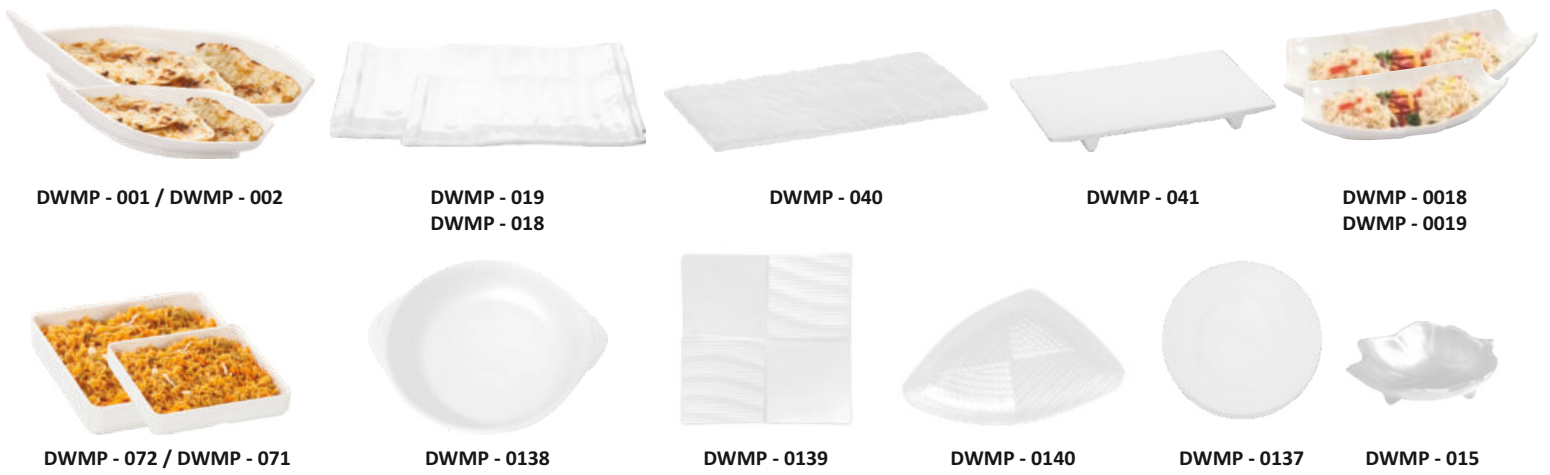

Horeca Matt Finish Range

Serve with Pride

DWMP - 001 / DWMP - 002

DWMP - 019
DWMP - 018

DWMP - 040

DWMP - 041

DWMP - 0018
DWMP - 0019

DWMP - 072 / DWMP - 071

DWMP - 0138

DWMP - 0139

DWMP - 0140

DWMP - 0137

DWMP - 015

Item Name	Leaf Platter Big	Leaf Platter Small	Shell Platter Big	Shell Platter Small	Leaf Sauce Bowl	Snack Platter Big	Snack Platter Small	Graphite Slate
Code	DWMP-001	DWMP-002	DWMP-0018	DWMP-0019	DWMP-015	DWMP-019	DWMP-018	DWMP-040
Contents	1	1	1	1	1	1	1	1
Size	14" x 6.25"	11" x 5"	13.5" x 8.75"	12.5" x 7.75"	3.75"	12.75" x 4"	9.5" x 3"	13.75" x 7"
Capacity	N/A	N/A	N/A	N/A	50ml	N/A	N/A	N/A

Item Name	Plain Slate	Sq. Grill Platter Big	Sq. Grill Platter Small	Pasta Plate	Servo Round Dish	Infinity Platter	Triangular Platter
Code	DWMP-041	DWMP-072	DWMP-071	DWMP-0137	DWMB-0138	DWMP-0139	DWMP-0140
Contents	1	1	1	1	1	1	1
Size	10.5" x 7"	10" x 10"	8" x 8"	11"	8" x 6.5"	9" x 9"	12" x 6.75"
Capacity	N/A	1500ml	700ml	N/A	425ml	N/A	N/A