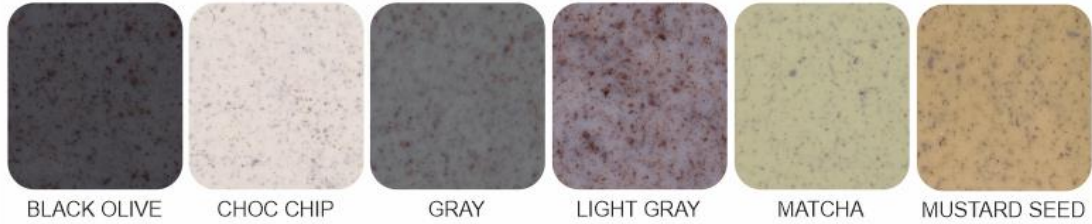

ECO SUSTAINABLE POWDERS MIXED IN 100% MELAMINE POWDER, ALSO AVAILABLE

COCONUT COIR

WOOD FIBER

RICE HUSK

UPCYCLED MELAMINE

REACTIVE GLAZE MATERIALS (CERAMIC LOOK)

GLOSS FINISH

PORMELA COLLECTION - PLATO - GLOSS